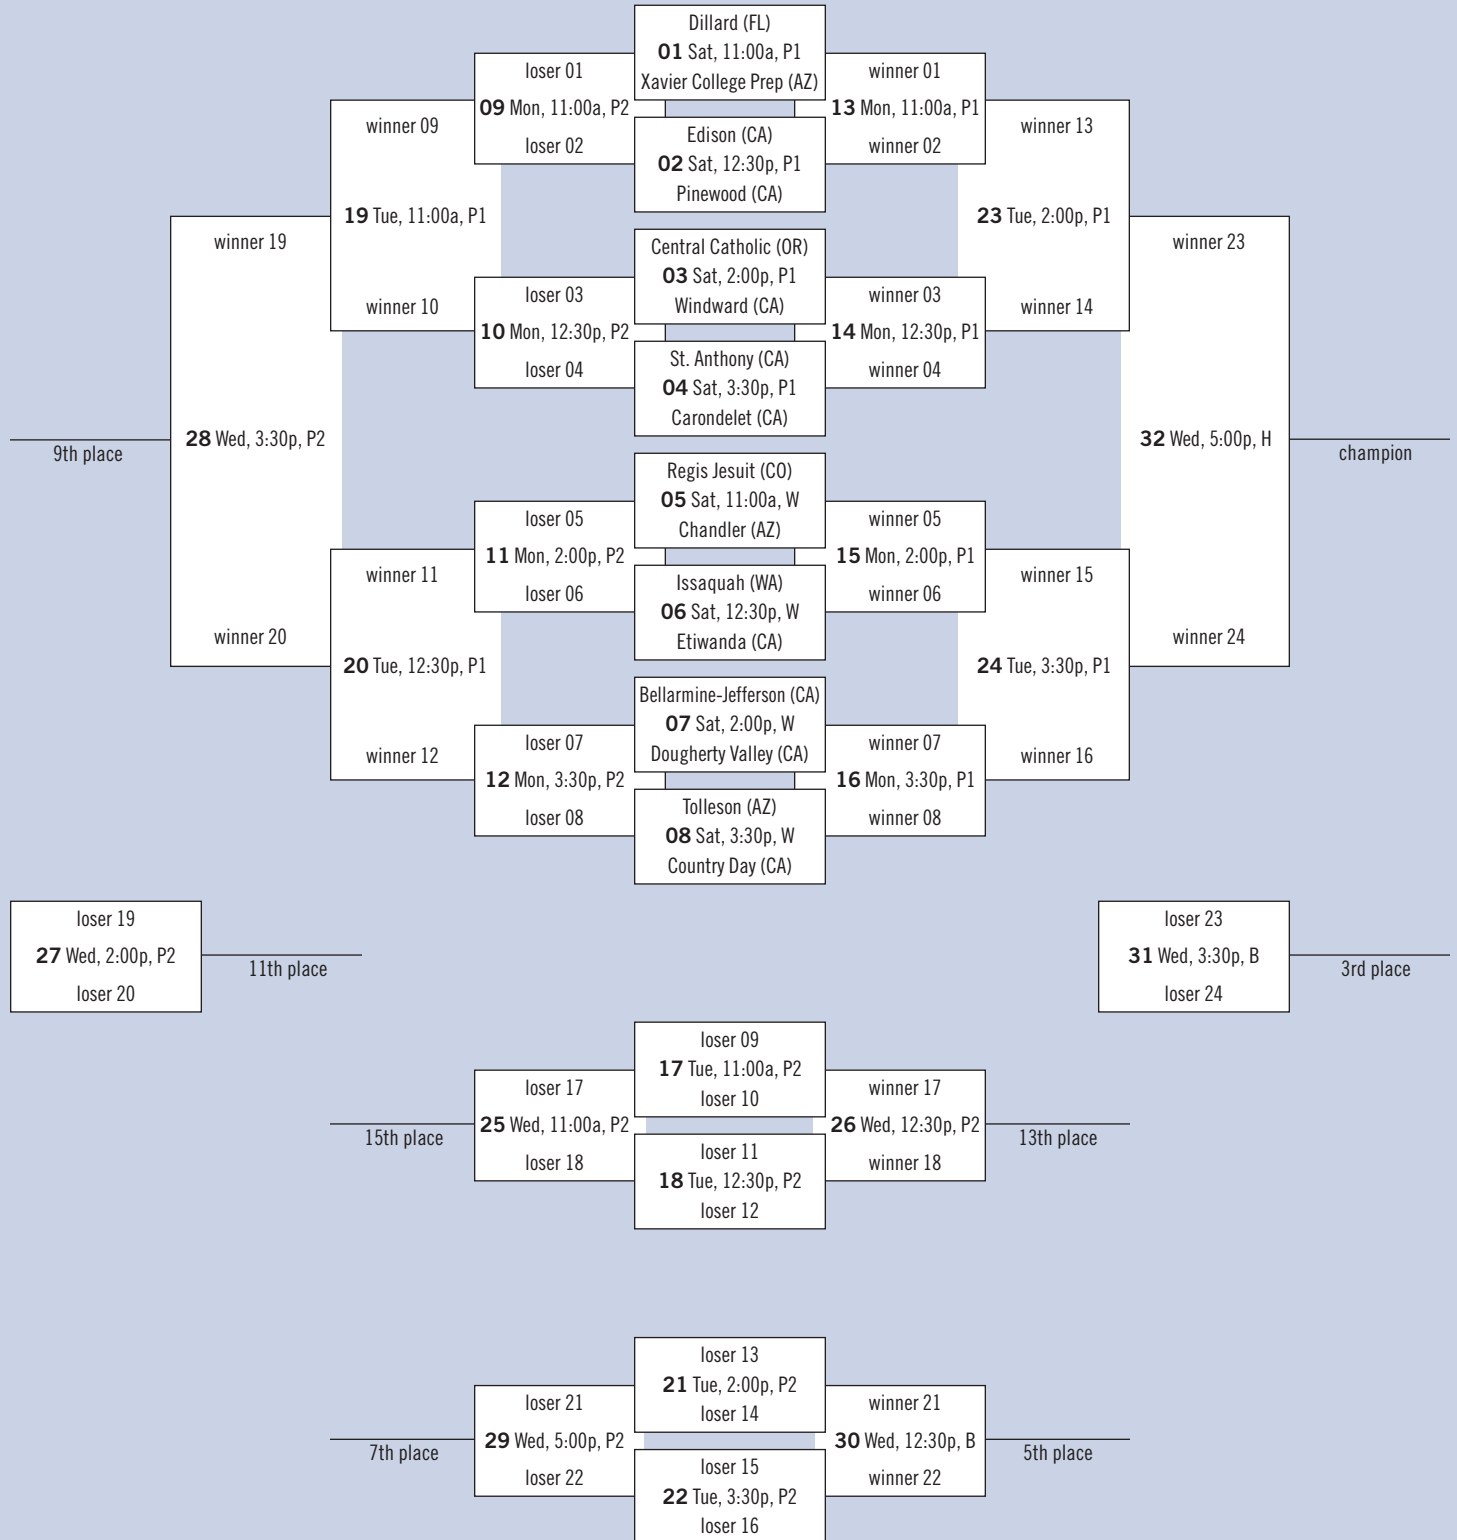

JOHN ANDERSON DIVISION

December 18-22, 2010

Site Legend

B = Basha High, H = Hamilton High, P = Perry High, W = Willis Junior High

BLACK DIVISION

December 27-30, 2010

Site Legend

CH = Chandler, H = Hamilton High, P = Perry High

BLUE DIVISION

December 18-22, 2010

Site Legend

B = Basha High, CH = Chandler High, CO = Court One,
H = Hamilton High, P = Perry High, W = Willis Junior High

MIKE DESPER DIVISION

December 18-22, 2010

Site Legend

B = Basha High, CO = Court One, W = Willis Junior High

GRAY DIVISION

December 27-30, 2010

Site Legend

H = Hamilton High, P = Perry High

RED DIVISION

December 18-22, 2010

Site Legend

December 18-22, 2010

Site Legend

B = Basha High, CH = Chandler High, CO = Court One, P = Perry High, W = Willis Junior High