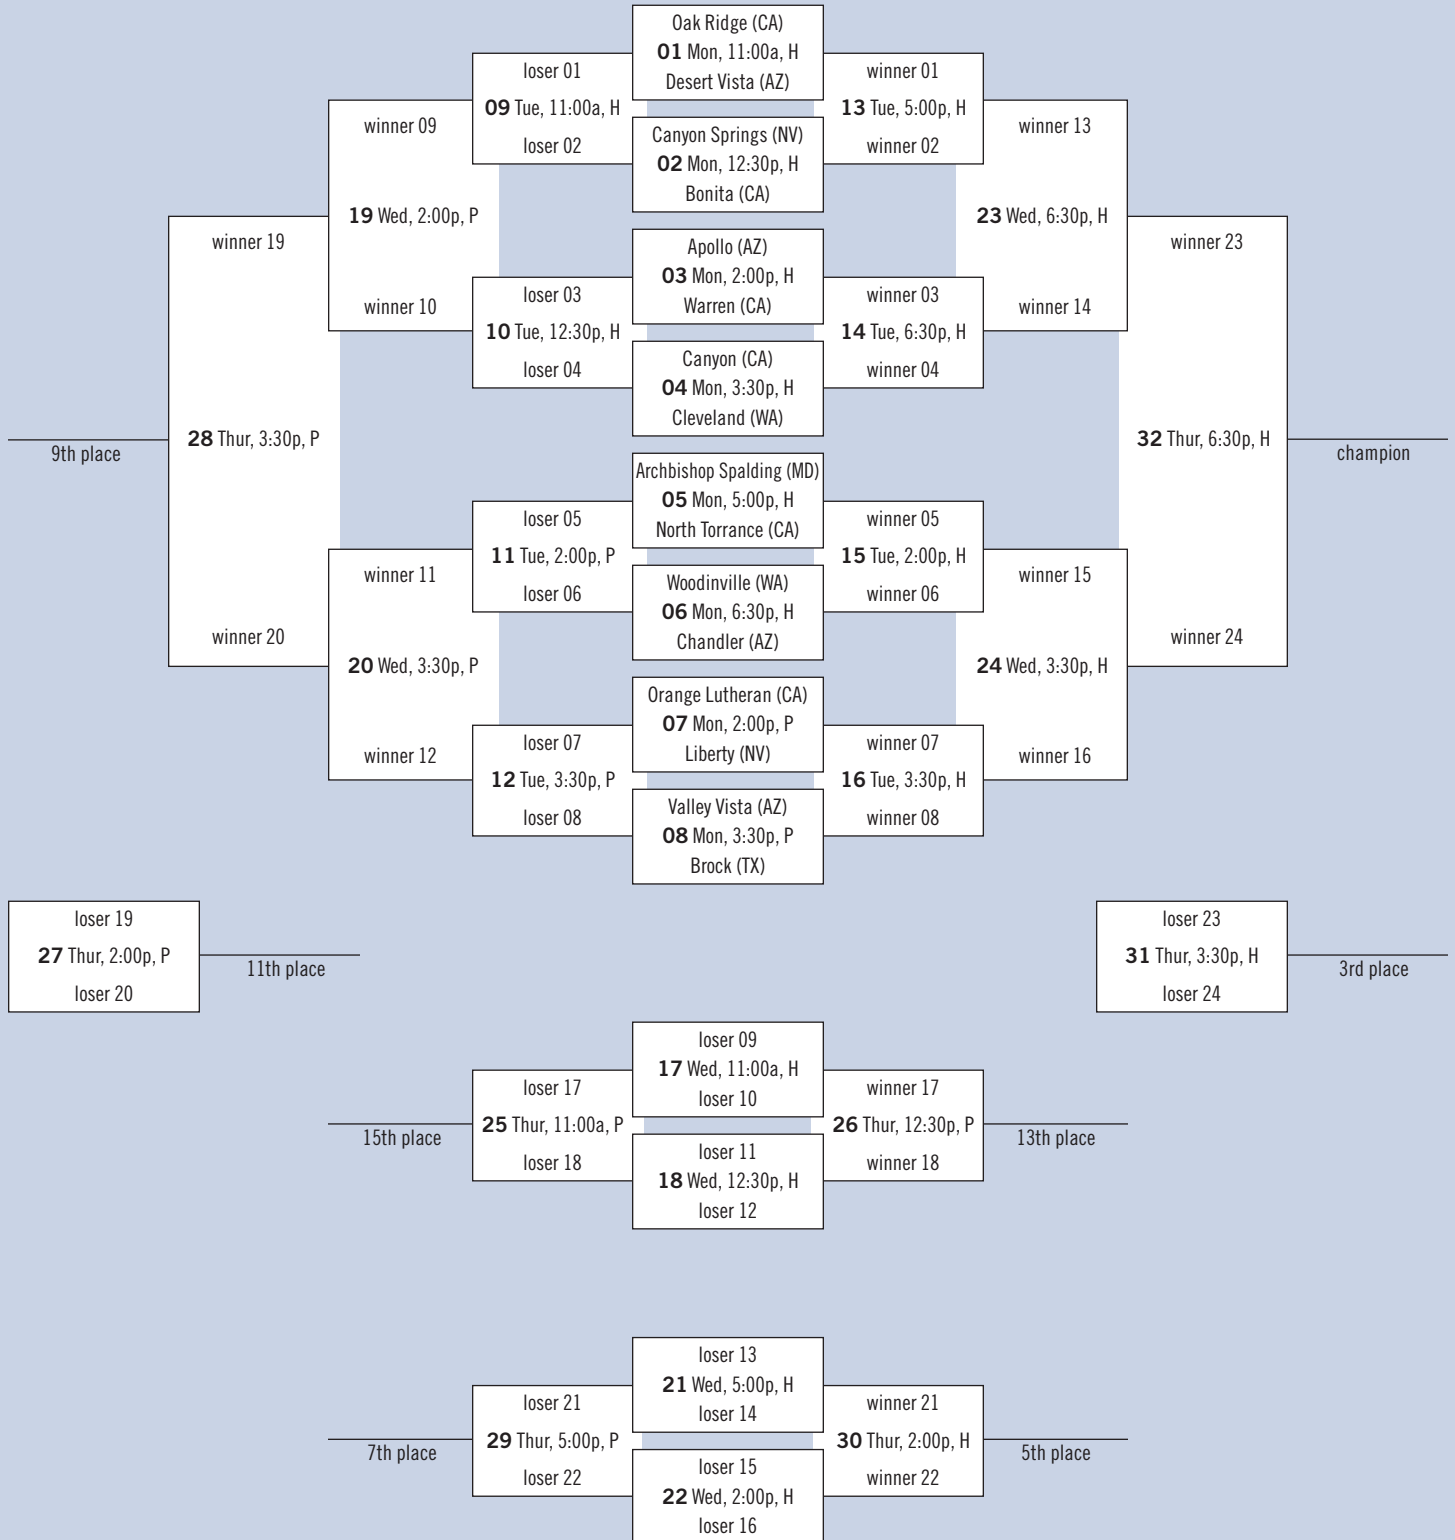

JOHN ANDERSON DIVISION

December 18-22, 2010

Site Legend

B = Basha High, H = Hamilton High, P = Perry High, W = Willis Junior High

BLACK DIVISION

December 27-30, 2010

Site Legend

CH = Chandler, H = Hamilton High, P = Perry High

BLUE DIVISION

December 18-22, 2010

Site Legend

B = Basha High, CH = Chandler High, CO = Court One,
H = Hamilton High, P = Perry High, W = Willis Junior High

MIKE DESPER DIVISION

December 18-22, 2010

Site Legend

B = Basha High, CO = Court One, W = Willis Junior High

GRAY DIVISION

December 27-30, 2010

Site Legend

H = Hamilton High, P = Perry High

RED DIVISION

December 18-22, 2010

Site Legend

December 18-22, 2010

Site Legend

B = Basha High, CH = Chandler High, CO = Court One, P = Perry High, W = Willis Junior High