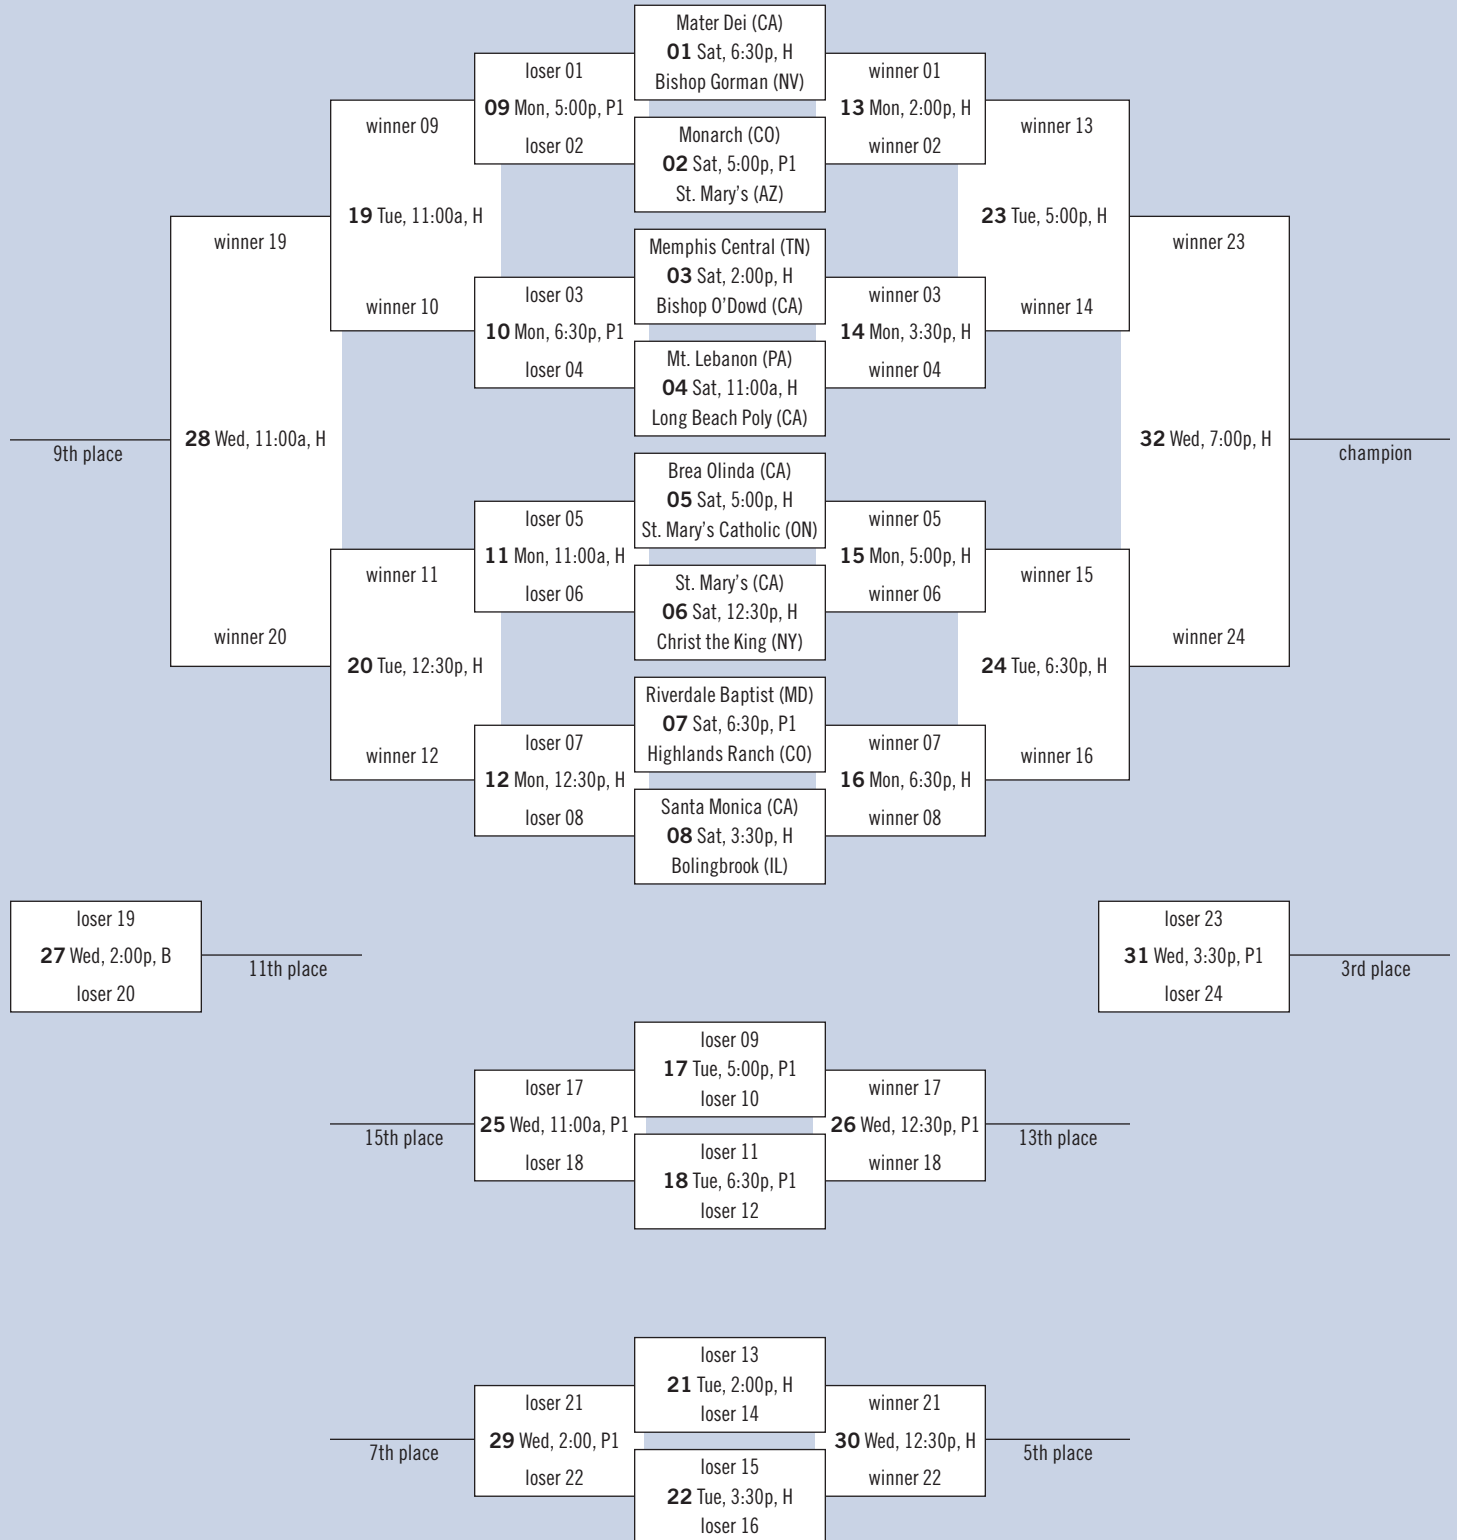

Site Legend

B = Basha High, H = Hamilton High, P = Perry High