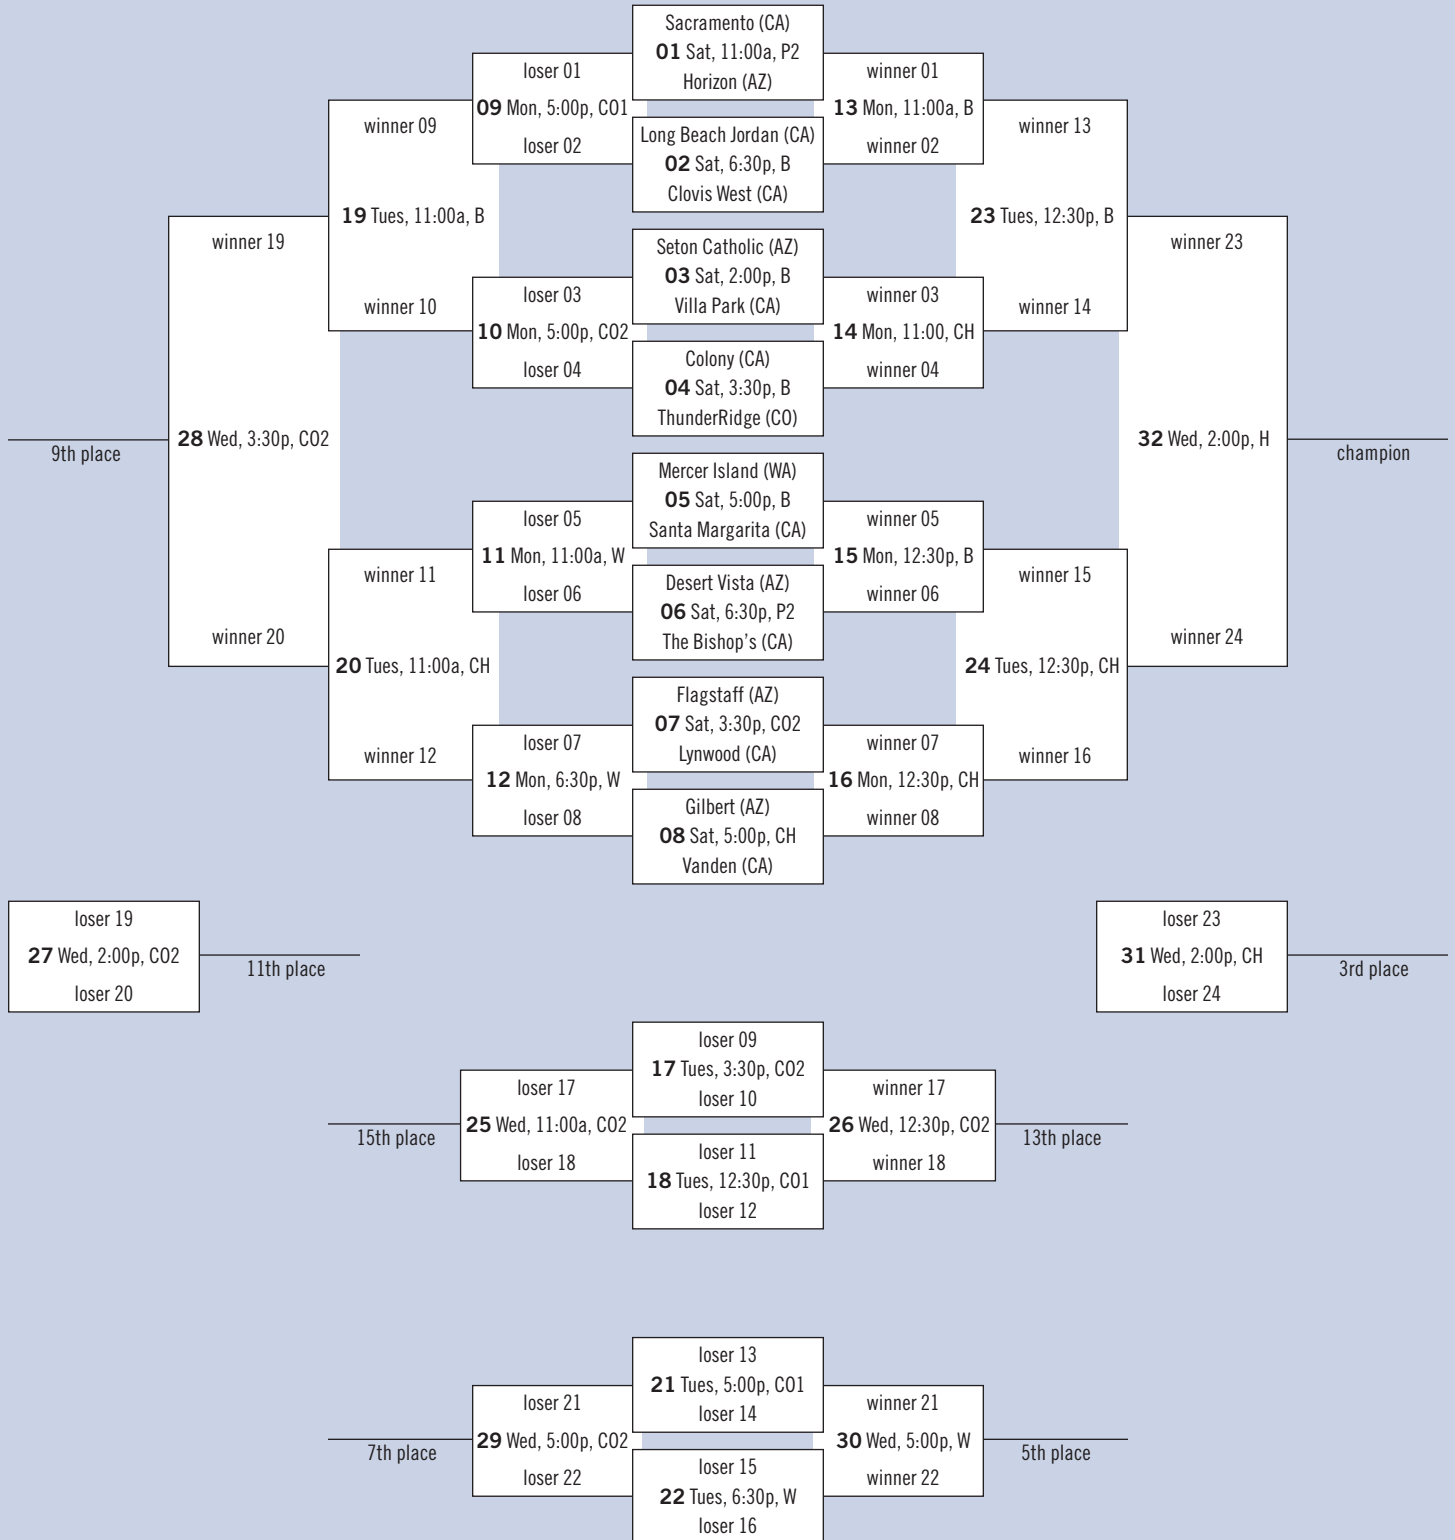

JOHN ANDERSON DIVISION

December 18-22, 2010

Site Legend

B = Basha High, H = Hamilton High, P = Perry High, W = Willis Junior High

BLACK DIVISION

December 27-30, 2010

Site Legend

CH = Chandler, H = Hamilton High, P = Perry High

BLUE DIVISION

December 18-22, 2010

Site Legend

B = Basha High, CH = Chandler High, CO = Court One,
H = Hamilton High, P = Perry High, W = Willis Junior High

MIKE DESPER DIVISION

December 18-22, 2010

Site Legend

B = Basha High, CO = Court One, W = Willis Junior High

GRAY DIVISION

December 27-30, 2010

Site Legend

H = Hamilton High, P = Perry High

RED DIVISION

December 18-22, 2010

Site Legend

December 18-22, 2010

Site Legend

B = Basha High, CH = Chandler High, CO = Court One, P = Perry High, W = Willis Junior High