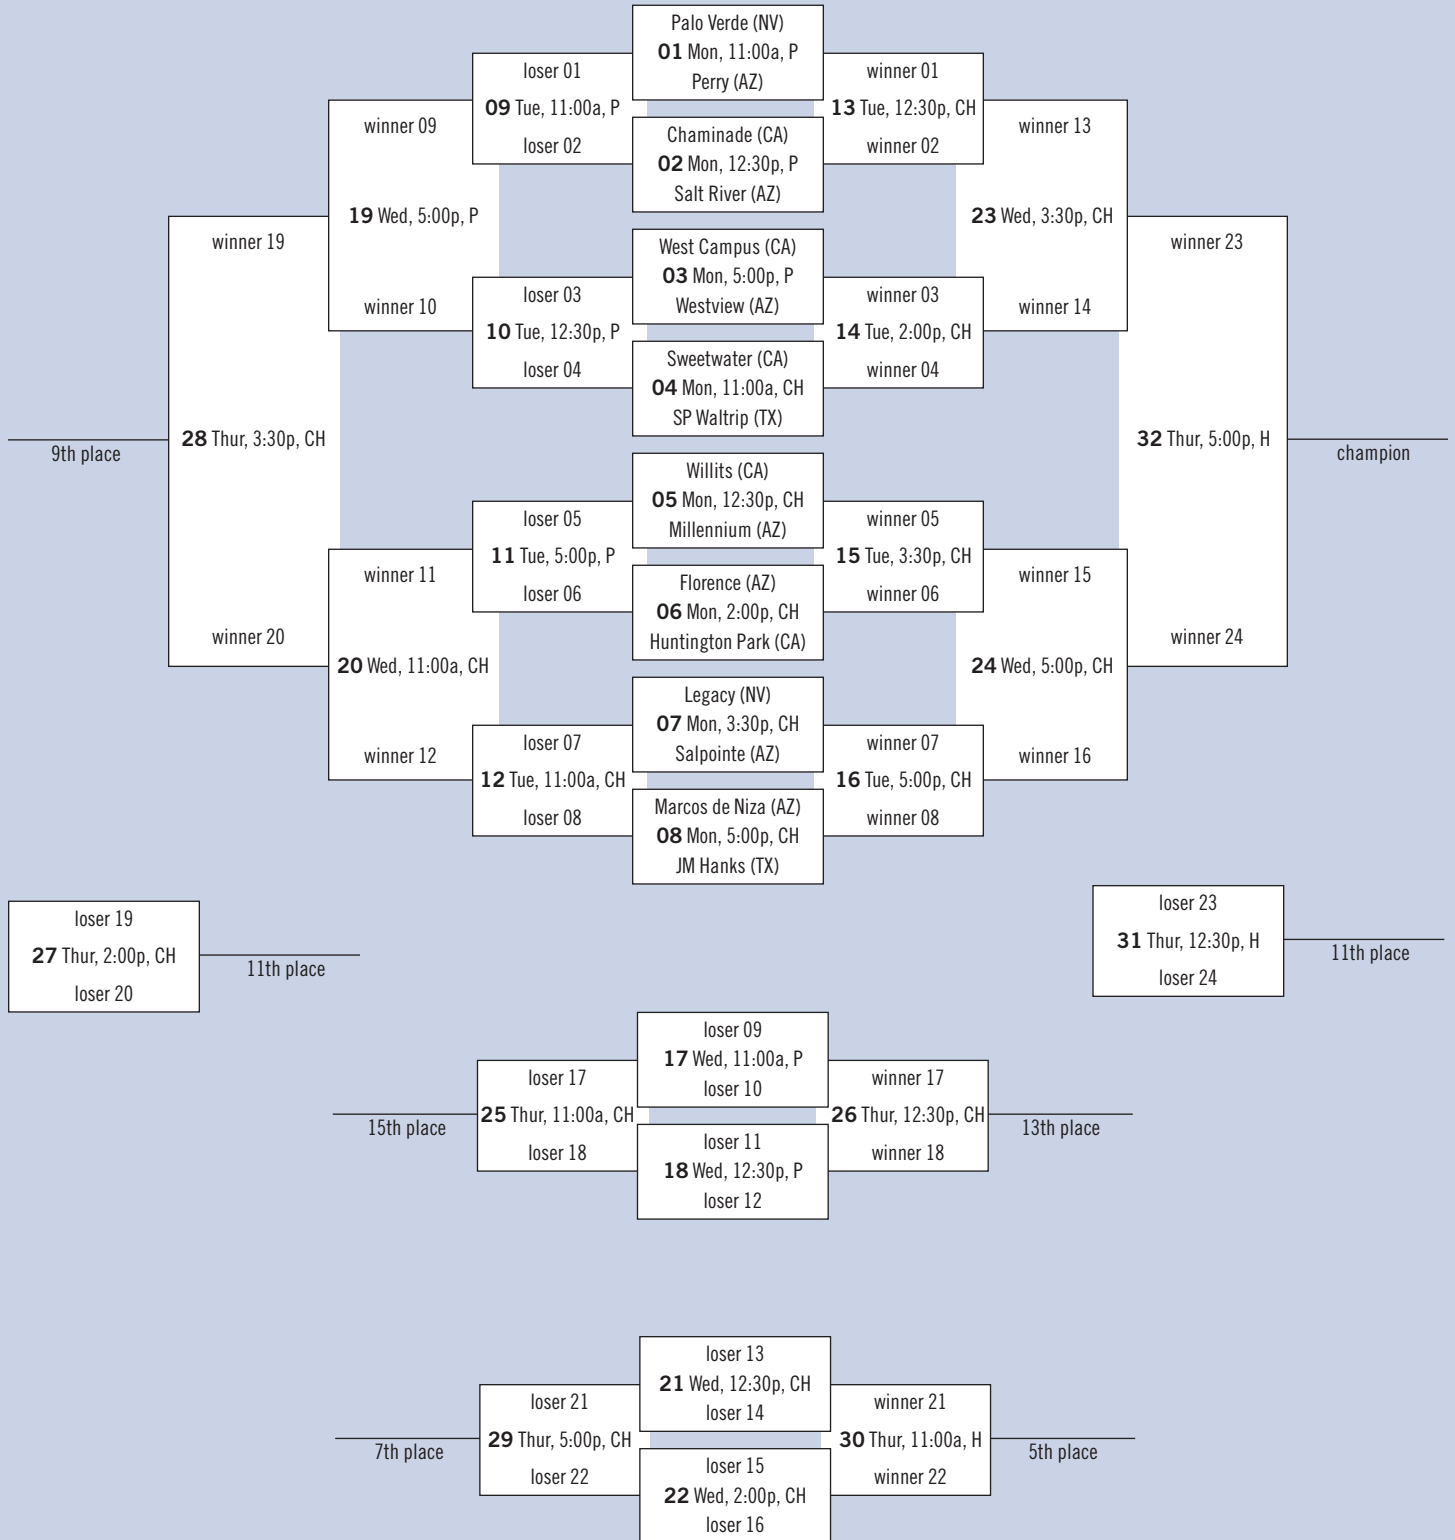

JOHN ANDERSON DIVISION

December 18-22, 2010

Site Legend

B = Basha High, H = Hamilton High, P = Perry High, W = Willis Junior High

BLACK DIVISION

December 27-30, 2010

Site Legend

CH = Chandler, H = Hamilton High, P = Perry High

BLUE DIVISION

December 18-22, 2010

Site Legend

B = Basha High, CH = Chandler High, CO = Court One,
H = Hamilton High, P = Perry High, W = Willis Junior High

MIKE DESPER DIVISION

December 18-22, 2010

Site Legend

B = Basha High, CO = Court One, W = Willis Junior High

GRAY DIVISION

December 27-30, 2010

Site Legend

H = Hamilton High, P = Perry High

RED DIVISION

December 18-22, 2010

Site Legend

December 18-22, 2010

Site Legend

B = Basha High, CH = Chandler High, CO = Court One, P = Perry High, W = Willis Junior High