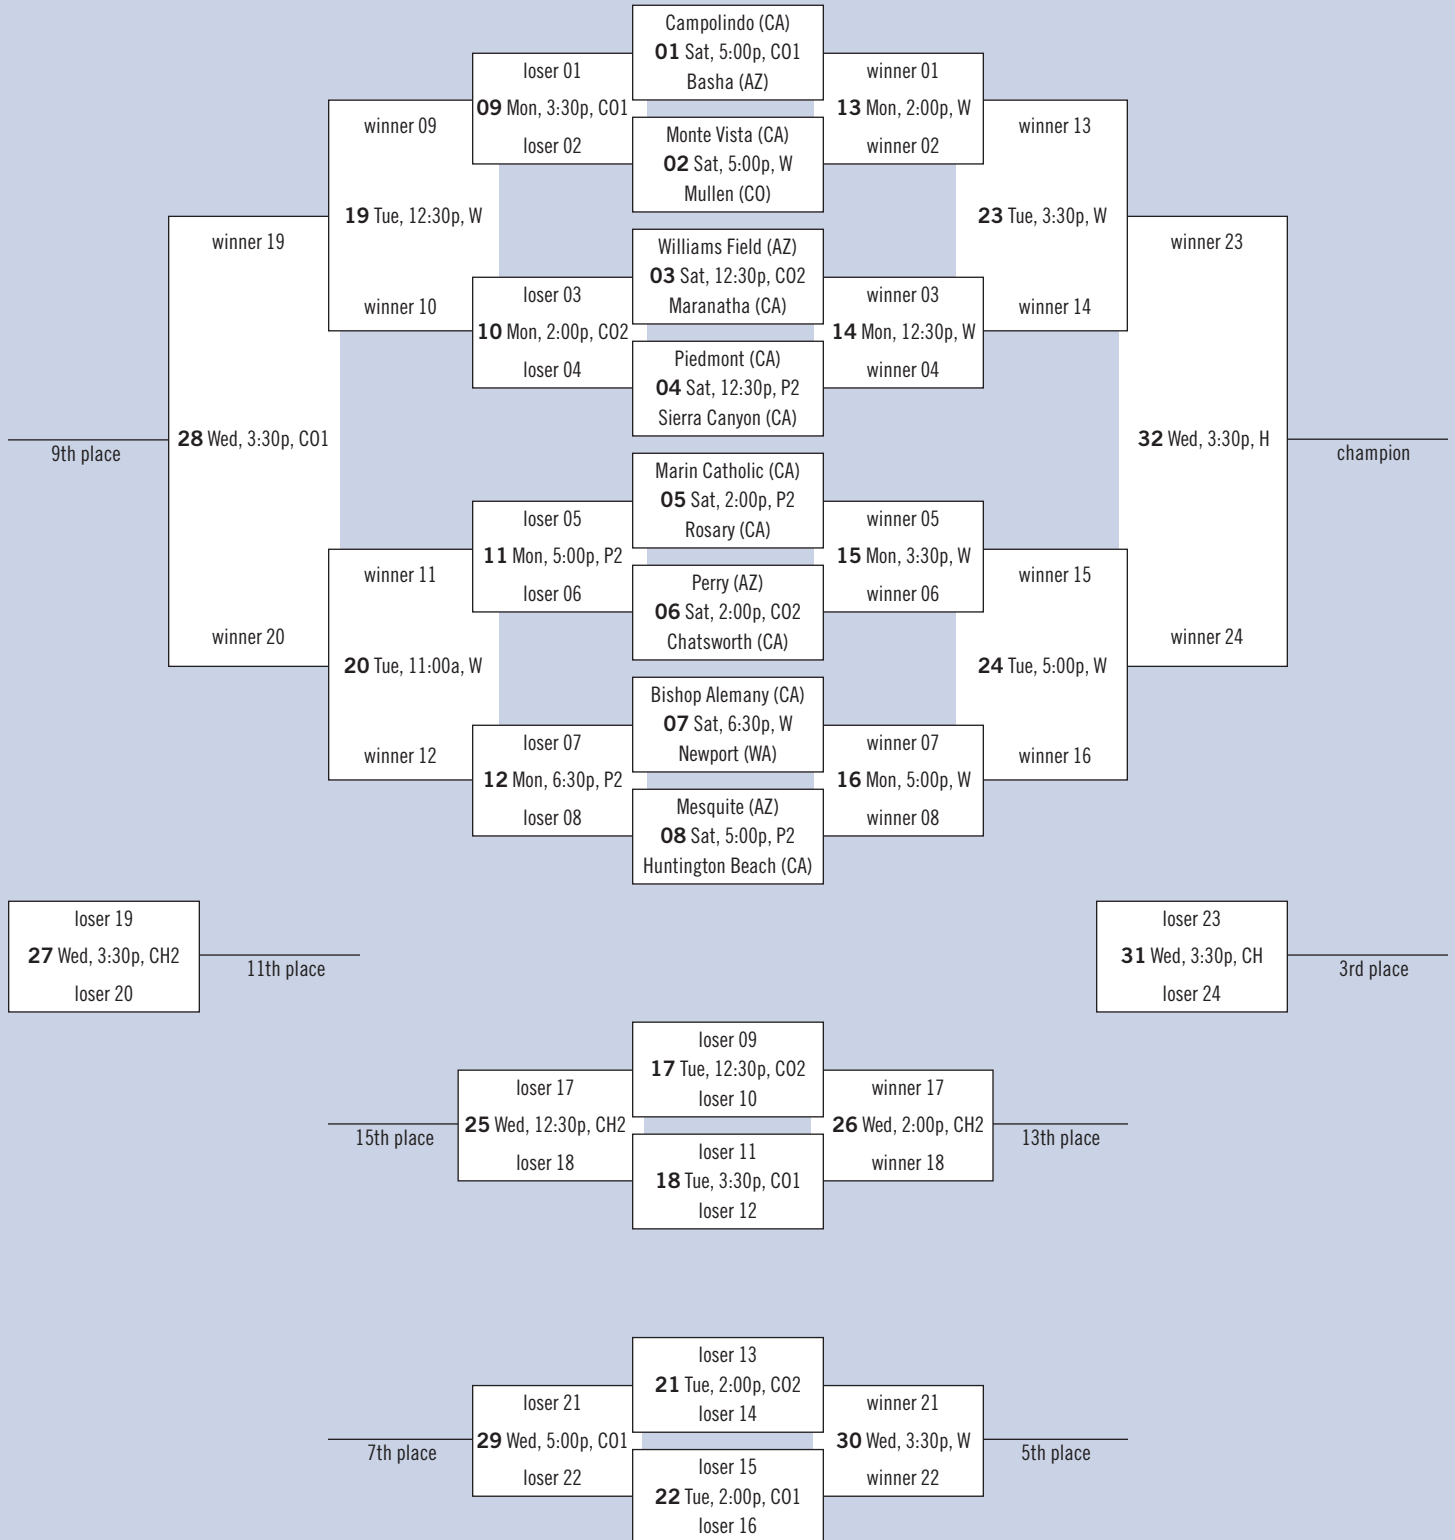

Site Legend

CH = Chandler High, CO = Court One, H = Hamilton High,
P = Perry High, W = Willis Junior High