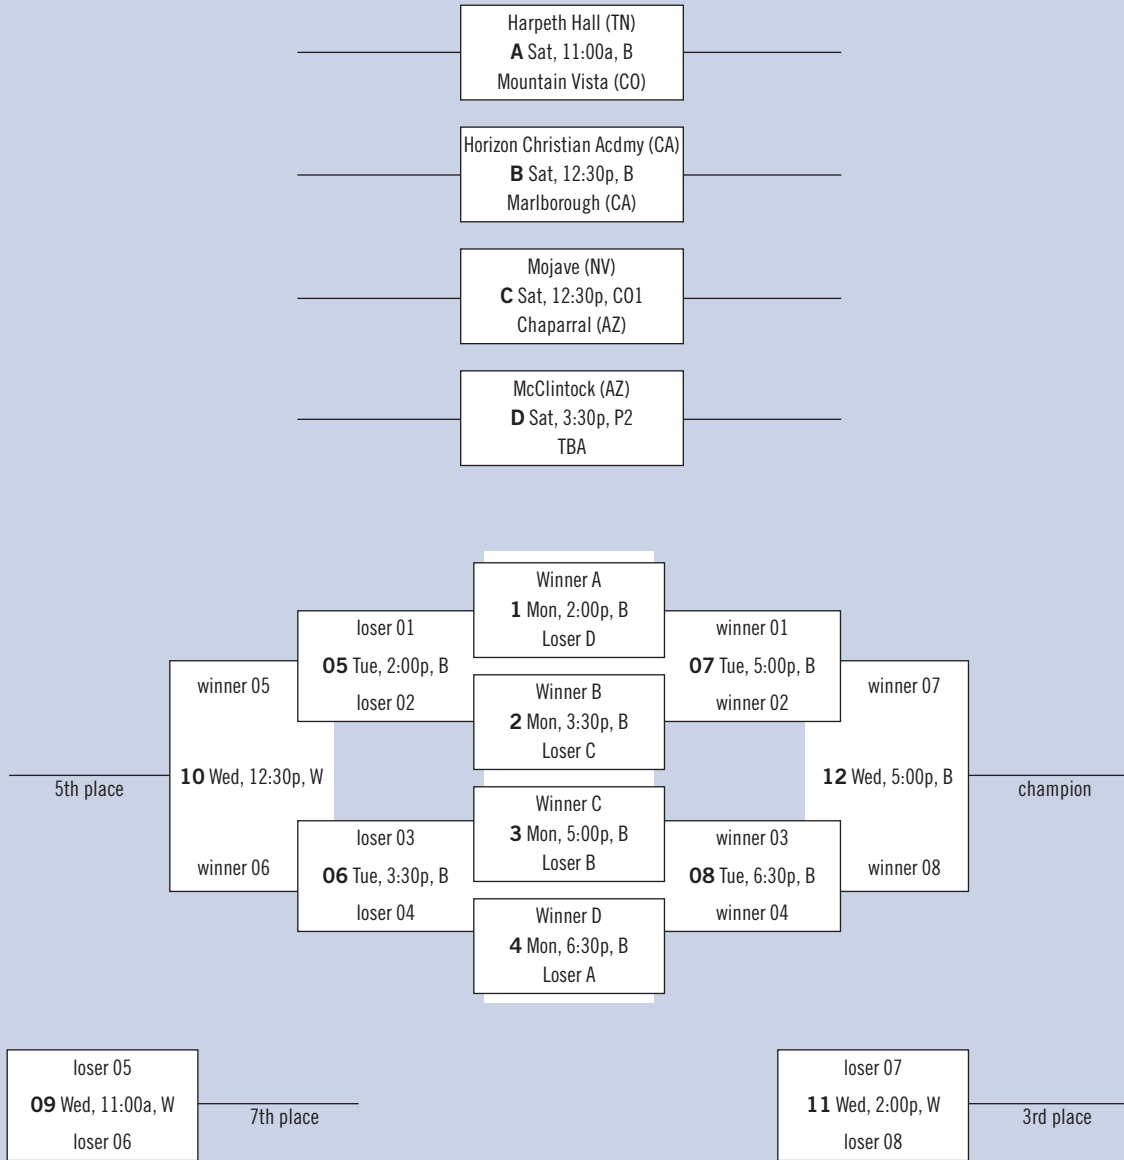

JOHN ANDERSON DIVISION

December 18-22, 2010

Site Legend

B = Basha High, H = Hamilton High, P = Perry High, W = Willis Junior High

BLACK DIVISION

December 27-30, 2010

Site Legend

CH = Chandler, H = Hamilton High, P = Perry High

BLUE DIVISION

December 18-22, 2010

Site Legend

B = Basha High, CH = Chandler High, CO = Court One,
H = Hamilton High, P = Perry High, W = Willis Junior High

MIKE DESPER DIVISION

December 18-22, 2010

Site Legend

B = Basha High, CO = Court One, W = Willis Junior High

GRAY DIVISION

December 27-30, 2010

Site Legend

H = Hamilton High, P = Perry High

RED DIVISION

December 18-22, 2010

Site Legend

December 18-22, 2010

Site Legend

B = Basha High, CH = Chandler High, CO = Court One, P = Perry High, W = Willis Junior High